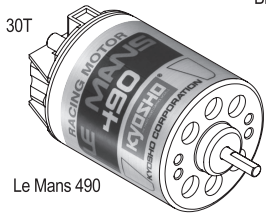

Brushed Motor

37021

Brushed

30T

Le Mans 490

82245