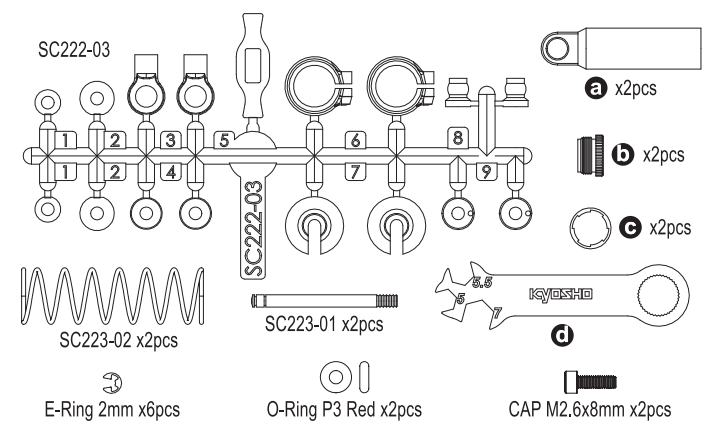

SC223R (Red)