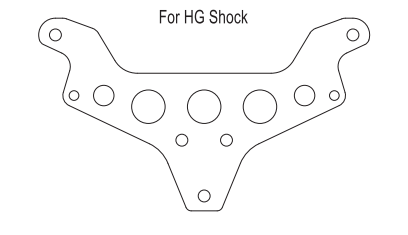

★ FOR JAPANESE MARKET ONLY.

SCORPION Option Parts List

SC219BK (Black) / R (Red) / W (White)

SC222R (Red)

SC223R (Red)

SC224BKB (Black) / RB (Red) / WB (White)

SC251

SC252