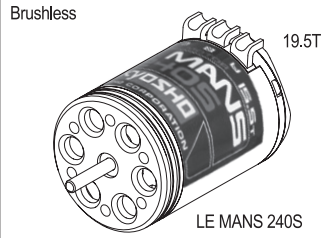

★ FOR JAPANESE MARKET ONLY.

SCORPION Option Parts List

Brushless Motor

R246-8584

for
Brushless
Motor

シリコンセンサーケーブル 210mm
Silicone Sensor Cable 210mm

37031

Brushless