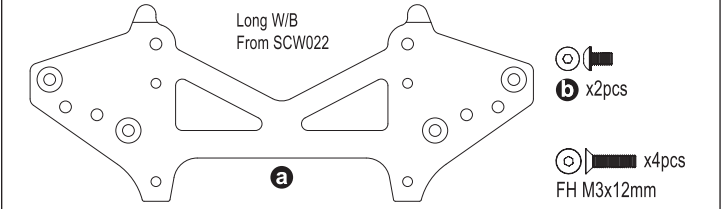

SCORPION Option Parts List

SC219BK (Black) / R (Red) / W (White)

SC222R (Red)

SC223R (Red)

SC224BKB (Black) / RB (Red) / WB (White)

SC251

SC252

SC219BK	Radio Box Set (Black/Scorpion 2014)	ラジオボックスセット (ブラック/スコピオン 2014)
SC219R	Radio Box Set (Red/Scorpion 2014)	ラジオボックスセット (レッド/スコピオン 2014)
SC219W	Radio Box Set (White/Turbo Scorpion)	ラジオボックスセット (ホワイト/ターボスコピオン)
SC222R	Front Shock Set (Red/Tomahawk)	フロントショックセット (レッド/トマホーク)
SC223R	Rear Shock Set (Red/Tomahawk)	リアショックセット (レッド/トマホーク)
SC224BKB	Wing (Black/Scorpion 2014)	ウイング (ブラック/スコピオン 2014)
SC224RB	Wing (Red/Scorpion 2014)	ウイング (レッド/スコピオン 2014)
SC224WB	Wing (White/Turbo Scorpion)	ウイング (ホワイト/ターボスコピオン)
SC251	Front Shock Stay (Turbo Scorpion)	フロントショックステー (ターボスコピオン)
SC252	Rear Shock Stay (Turbo Scorpion)	リアショックステー (ターボスコピオン)

SC253

SC254

SC255

SC256

SC257

SC258

SCB004

SC253	Rear Sus. Plate W/B 273mm (Turbo Scorpion)	リヤサスプレートW/B 273mm (ターボスコピオン)
SC254	Gear Box Mount W/B 273mm (Turbo Scorpion)	ギヤボックスマウントW/B 273mm (ターボスコピオン)
SC255	Top Plate (Turbo Scorpion)	トッププレート (ターボスコピオン)
SC256	Hard Rear Sus. Post (Turbo Scorpion)	ハードリヤサスポスト (ターボスコピオン)
SC257	Wide Front Arm Shaft (Turbo Scorpion)	ワイドフロントアームシャフト (ターボスコピオン)
SC258	Tie-Rod (Turbo Scorpion)	タイロッド (ターボスコピオン)
SCB004	Clear Body Set (Tomahawk)	クリアボディセット (トマホーク)