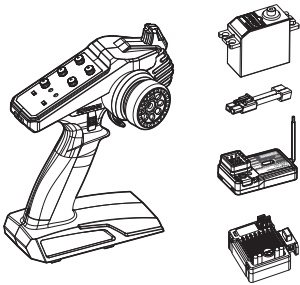

- R246-8584 Silicone Sensor Cable 210mm
- 37031 LE MANS 240S MOTOR (Brushless/19.5Turn)
- 37051B LE MANS 240S ESC (for Brushless/MAX13.5Turn)
- 37021 Le Mans 490 MOTOR (Brushed/30Turn)
- 82145 EP Starter Pack Plus
- 82147 Syncro 2.4GHz Tx/Rx Set (w/Gyro)
- 82245 60A Brushed ESC KSH KA060-91W