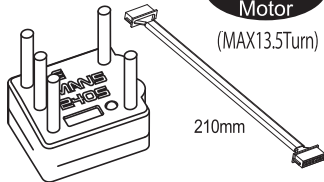

for
Brushless
Motor

(MAX13.5Turn)

210mm

ルマン 240S ESC(ブラシレス用/MAX13.5ターン)
LE MANS 240S Brushless Motor 13.5T

82147